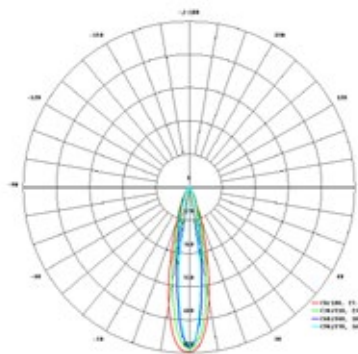

SPECIFICATIONS

- Dimensions 120x23x11mm
- Warranty 5 years (first 2 years extended)
- Beam angle: 18° * 25°
- Can be cut between every unit
- UL, CE and RoHS compliant
- Narrow white binning
- Constant Current Technology
- Operating temperature -25~+60C

LUMINOUS INTENSITY DISTRIBUTION

Item no	LED colour	CT (K)	CRI	Power (W/mod)	Flux (lm/mod)	Efficacy (lm/W)	Voltage (DC)	Modules per chain	Models per carton
EL31-W30	white	3000	>70	2.88	327	114	12	20	480
EL31-W40	white	4000	>70	2.88	327	114	12	20	480
EL31-W65	white	6500	>70	2.88	327	114	12	20	480