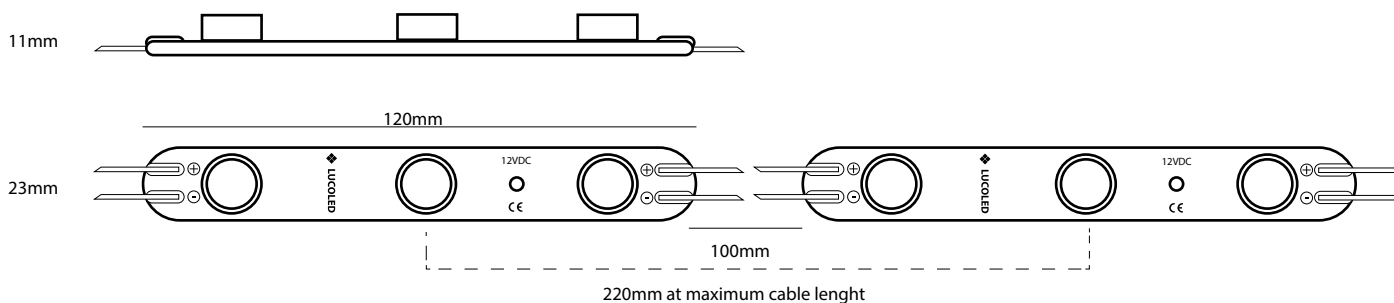

Lucoled EL31 uses patented light reflection technology to evenly illuminate single and double-sided medium size light boxes and signs. The licensed technology is based on the face being illuminated by over 70% indirect, internally reflecting, light transmitted by narrow beam flare lenses. The modules are mounted on the sides of the box, directing a beam of light at the opposite side. The reflecting light evenly illuminates the face.

EL31 is ideal for medium size rectangular shaped signs. The individual modules are normally positioned on opposite sides on the longest side of the sign.

## SPECIFICATIONS

- Dimensions 120x23x11mm
- Warranty 5 years (first 2 years extended)
- Beam angle: 18° \* 25°
- Can be cut between every unit
- UL, CE and RoHS compliant
- Narrow white binning
- Constant Current Technology
- Operating temperature -25~+60C

## DIMENSIONS