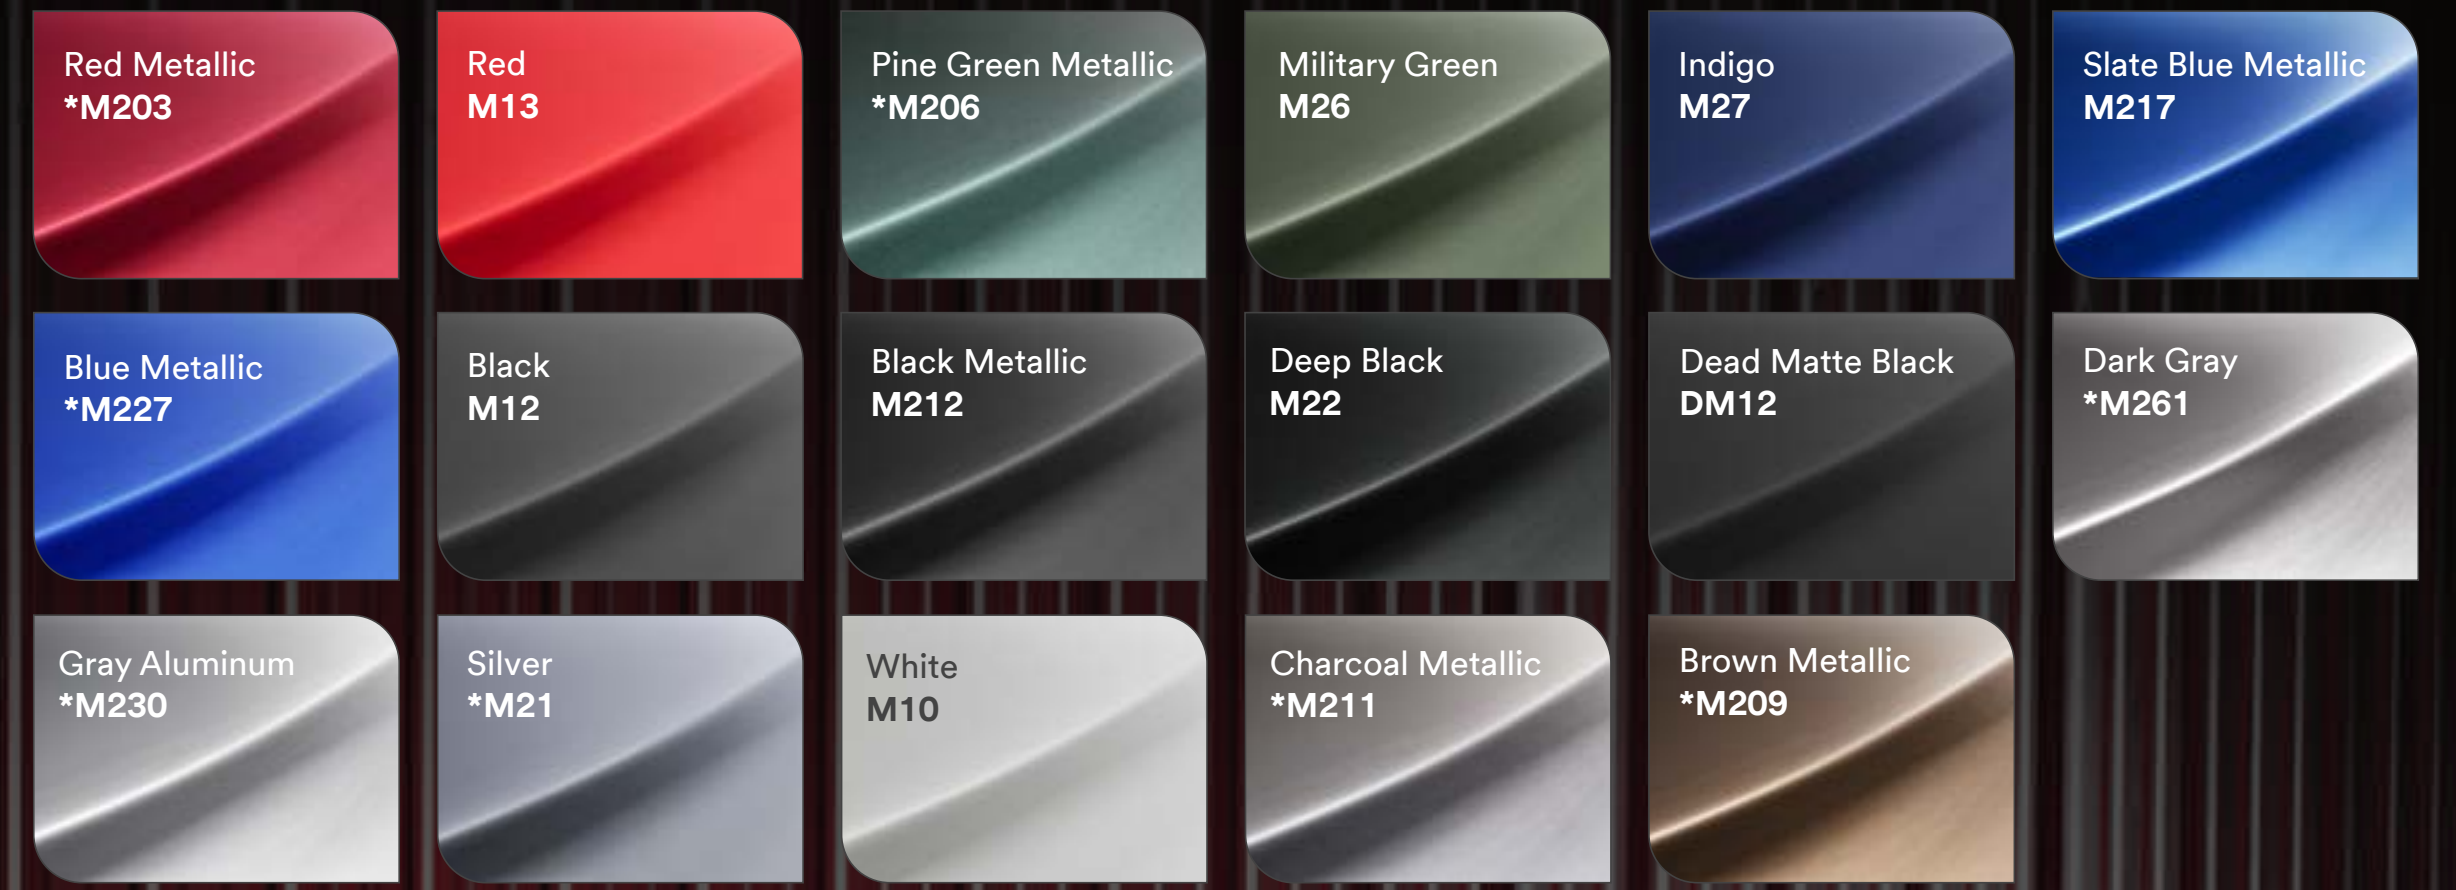

Follow your own road.

High Gloss

Gloss

Satin

Matte

Textures

Color Flips

High Gloss Black
High Gloss Hot Rod Red