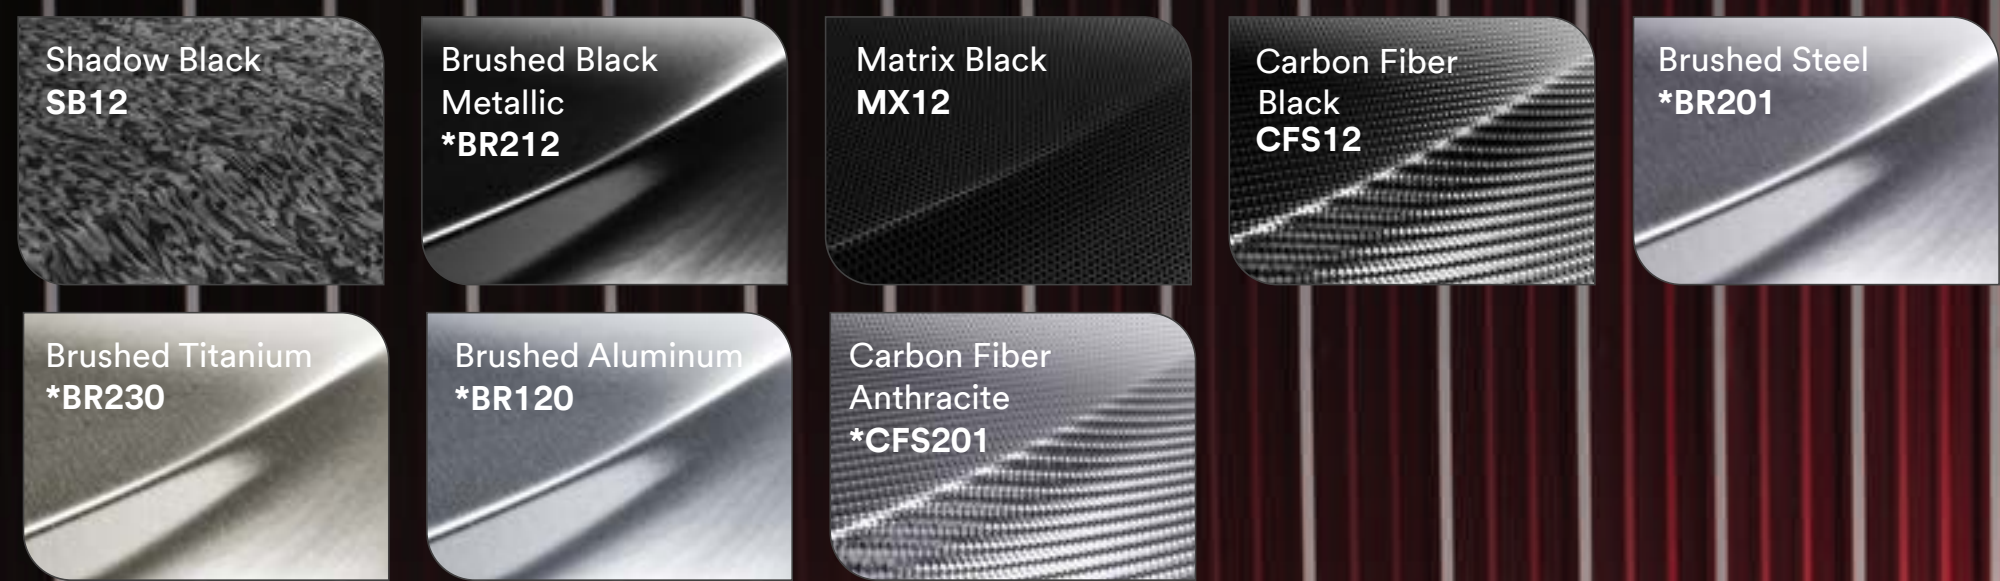

Follow your own road.

High Gloss

Gloss

Satin

Matte

Textures

Color Flips

High Gloss Black
High Gloss Hot Rod Red